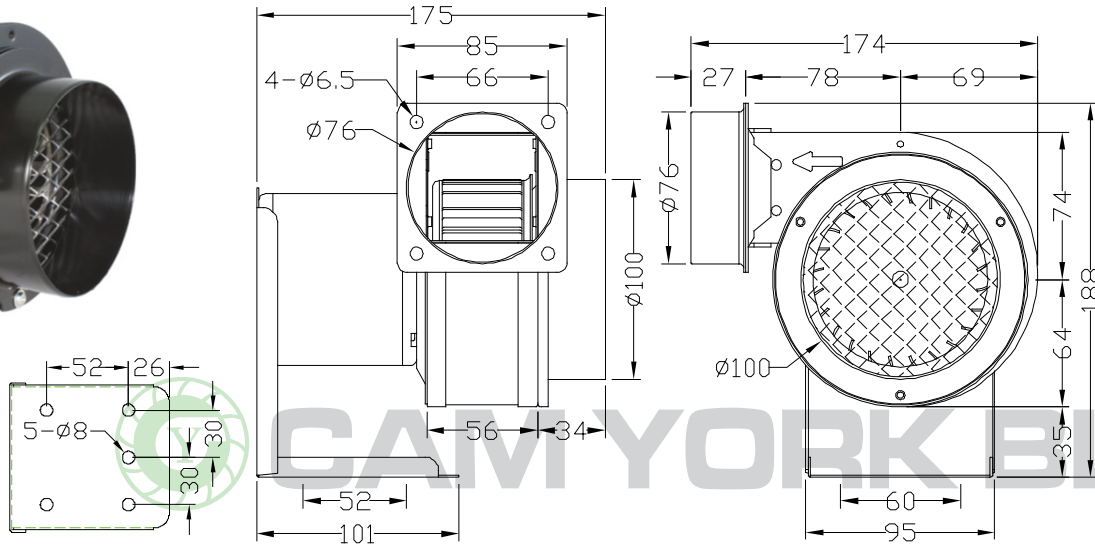

CY100 Specification Sheet

- * Made In Taiwan
- * Insulation Cl. : E
- * Thermostat: Ready(Single Voltage)

Unit: mm

Model	Rated Voltage	Frequency	Phase	Pole	Current	Power	Speed	Max. Air Flow			Max. Pressure			Weight
	V							Hz	Ø	P	A	Watt/HP	R.P.M.	
CY100	110/220	50	1	2	0.60 / 0.30	45 W	2870	2.2	132	78	18	0.71	177	2.4
		60			0.55 / 0.30			3350	2.7	162	95	26	1.02	