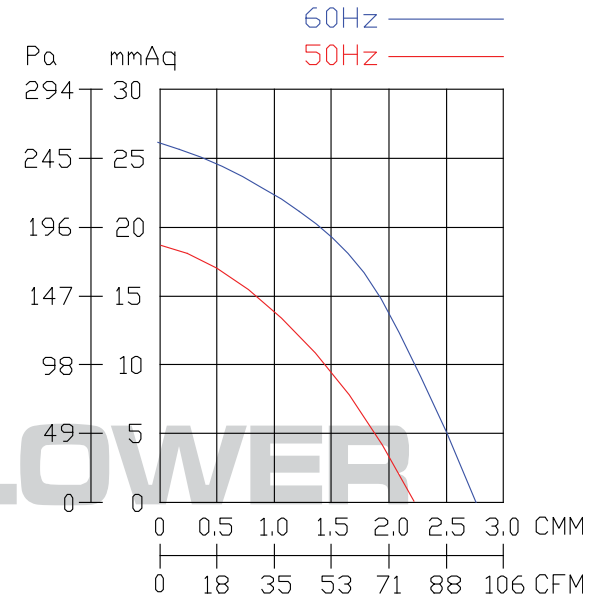

CY100 Specification Sheet

- * Made In Taiwan
- * Insulation Cl. : E
- * Thermostat: Ready(Single Voltage)

Unit: mm

Model	Rated Voltage	Frequency	Phase	Pole	Current	Power	Speed	Max. Air Flow			Max. Pressure			Weight
	V							Hz	Ø	P	A	Watt/HP	R.P.M.	
CY100	110/220	50	1	2	0.60 / 0.30	45 W	2870	2.2	132	78	18	0.71	177	2.4
		60			0.55 / 0.30			3350	2.7	162	95	26	1.02	